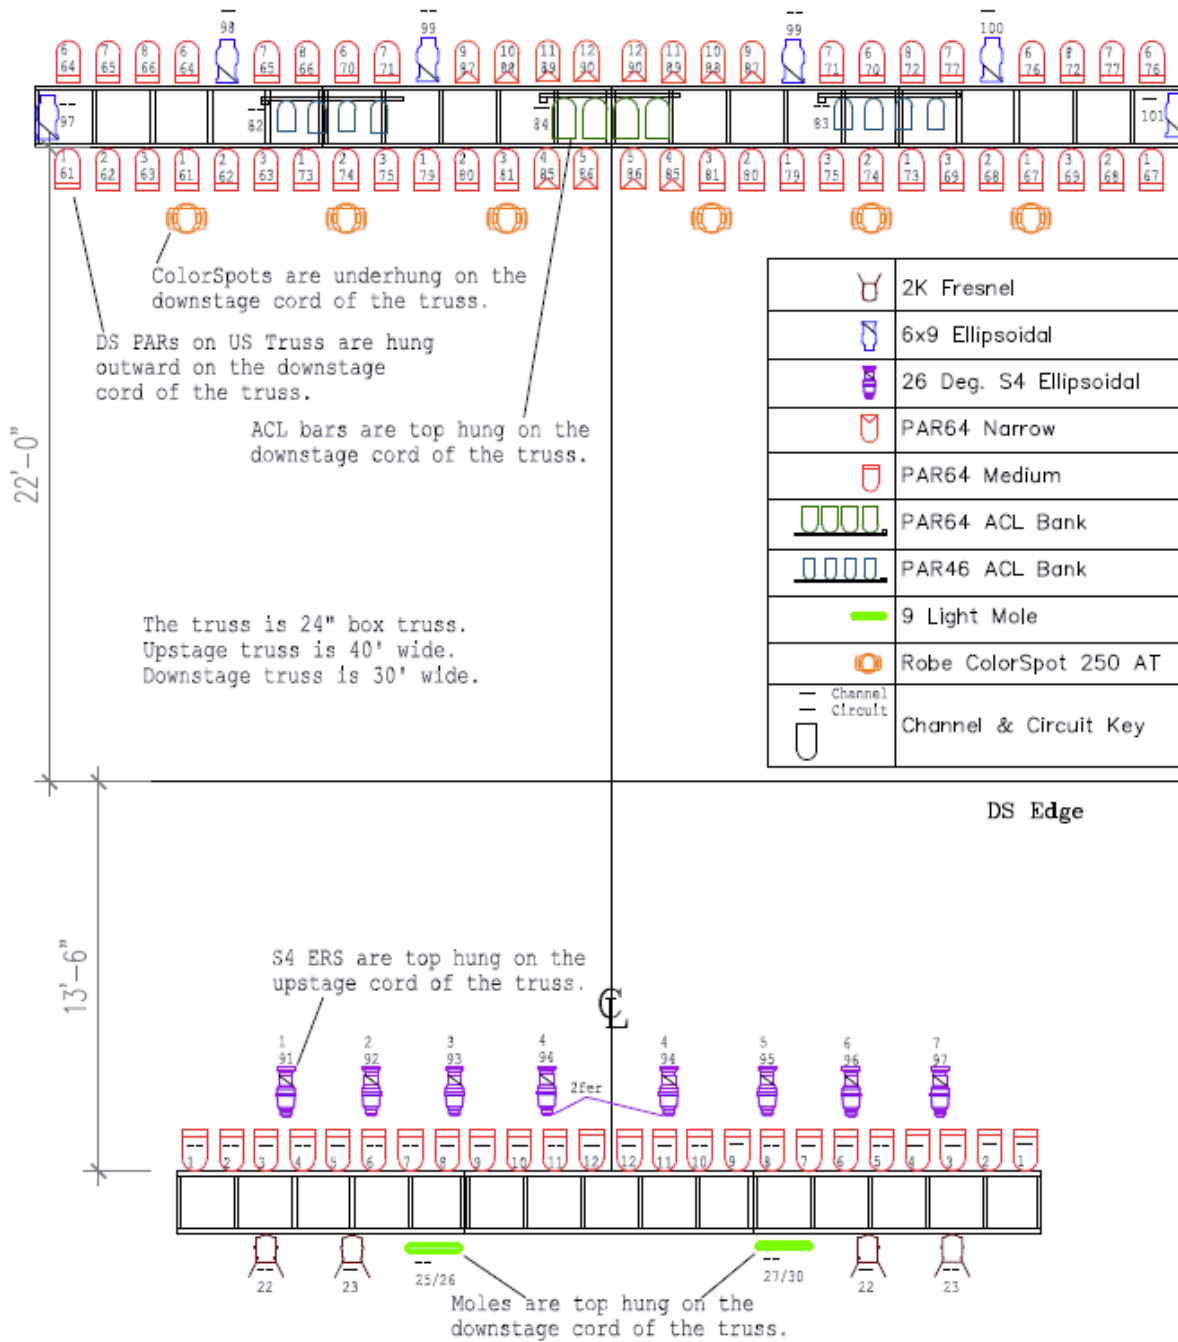

THE FILLMORE DETROIT

Lighting Plot

RIGGING	
STAGE FLOOR TO THE GRID	75'
FLY RAIL	LOCATED STAGE RIGHT AT STAGE LEVEL
DROPS/ DRAPERY/ PROPS	Please provide Certificate of Flame Resistance to PM
DROPS	THREE Pipes available, please send approx. weights